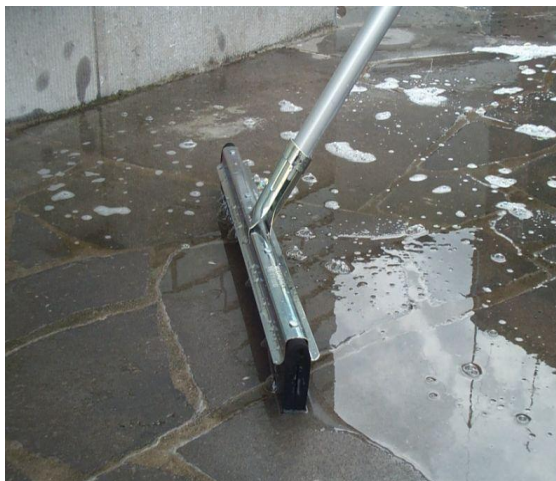

FS16 FLOOR SQUEEGEE

C/w Aluminium Handle

Squeegee Material : Rubber Form

Size Available : 55cm / 75cm

LDP SELF-CLOSING LOBBY DUSTPAN

Material : PP

Mouth Opening Width : 31cm

Now Everyone Can Clean™